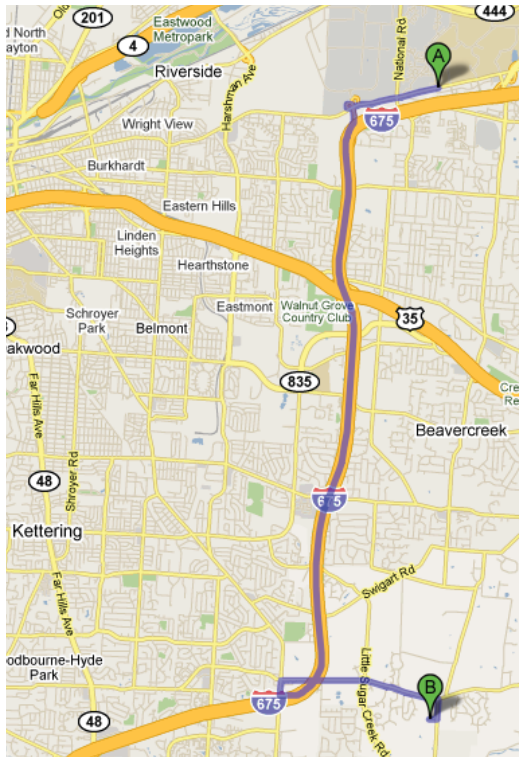

Directions to Bellbrook High School

A Wright State University: 053 Student Union
3640 Colonel Glenn Hwy
Dayton, OH 45435-0002

1. Head west on Colonel Glenn Hwy toward Presidential Dr 1.2 mi
2. Slight right to merge onto I-675 S toward Cincinnati 8.4 mi
3. Take exit 7 for Wilmington Pike toward Bellbrook 0.3 mi
4. Turn right at Wilmington Dayton Pike/ Wilmington Pike 0.2 mi
5. Turn right at Feedwire Rd 2.2 mi
6. Turn right at Upper Bellbrook Rd 0.3 mi
7. Take the 1st right
Destination will be on the right 0.1 mi

B Bellbrook High School
3737 Upper Bellbrook Rd
Bellbrook, OH 45305-9701

Raider Football 4-0

(WSU BEAT Xavier 13-9)

Saturday Oct 31st vs Miami Redhawks

5pm Kickoff at Bellbrook High School

Miami is the last undefeated team in conference...

Besides US...and we plan to STAY Undefeated!!

National Guard will be there with their HUMVEE's and climbing wall

(there may be other surprises too!!)

Feel free to get there early and Tailgate!!

Gates open at 4pm